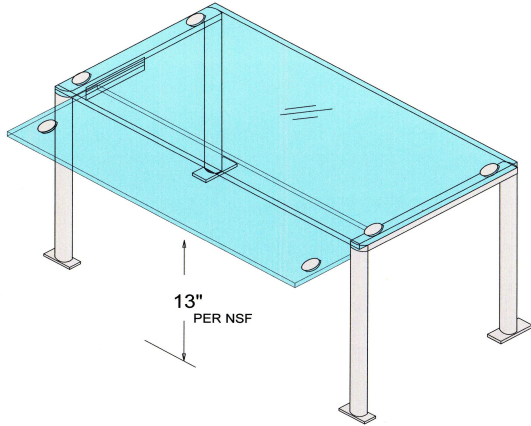

## ADJUSTABLE SNEEZE GUARD SELF SERVICE MODEL SGA-P

SHOWN WITHOUT  
NSF END PANELS

BACK POST NOT  
REQUIRED IF MOUNTED  
BELOW COUNTER TOP