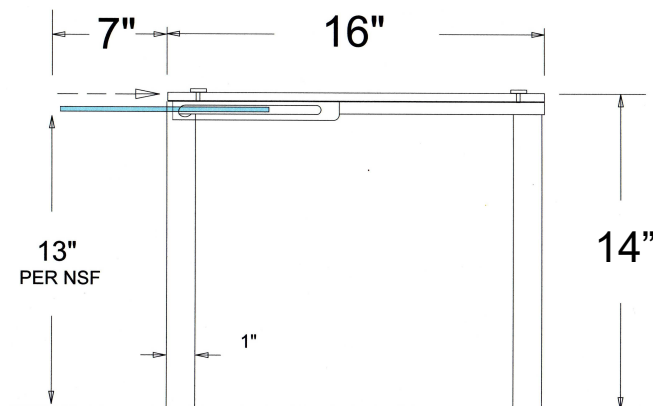

LIGHT/WARMER OPTIONS

1. ☐ FLOURESCENT LIGHT - SLIMLINE   ☐ LED LIGHT - SLIMLINE   ☐ HEAT/LIGHT COMBO SLIMLINE

MAXIMUM SPAN BETWEEN
LEGS - 48 INCHES

*APPROVED SHOP DRAWINGS REQUIRED

MEETS NSF 2014 STANDARDS

PATENT PENDING

1-862-226-9775 - SALES@HUDSONSG.COM