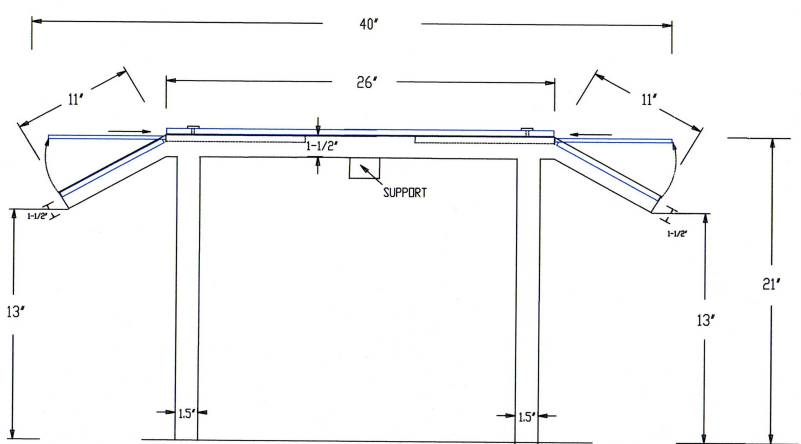

LIGHT/WARMER OPTIONS

1. ☐ FLOURESCENT LIGHT - SLIMLINE   ☐ LED LIGHT - SLIMLINE   ☐ HEAT/LIGHT COMBO SLIMLINE

*APPROVED SHOP DRAWINGS REQUIRED
MEETS NSF 2014 STANDARDS   **PATENT PENDING**

1-862-226-9775 - SALES@HUDSONSG.COM