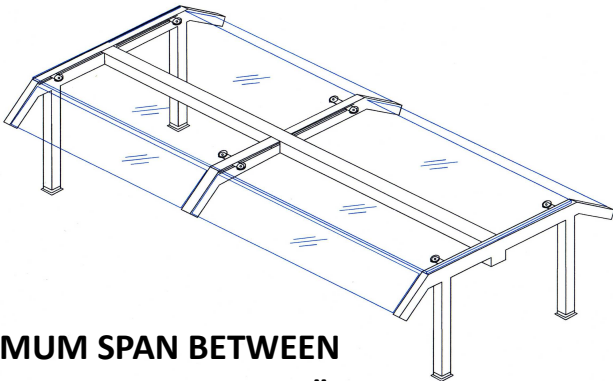

# HUDSON

ITEM \_\_\_\_\_  
 LENGTH \_\_\_\_\_  
 QTY \_\_\_\_\_

ADJUSTABLE

**ADJUSTABLE SNEEZE  
 GUARD  
 DOUBLE SERVICE  
 ULTRA SPAN  
 MODEL SGDA - US**

**MAXIMUM SPAN BETWEEN  
 LEGS ON COUNTER - 156"**

SHOWN WITHOUT  
 NSF END PANELS

**GENERAL DESCRIPTION**

**TUBING - STAINLESS STEEL - 1-1/2" X 1" - BRUSHED FINISH**  
**GLASS - TOP 3/8" TEMPERED - SNEEZE GUARD 1/4" TEMPERED**  
 → **SNEEZE GUARD TO SLIDE INTO TOP FOR CLEANING**  
**ENDS - 3/8" TEMPERED GLASS - FOR NSF**  
**MOUNTING - BELOW OR ABOVE COUNTER WITH CONCEALED CLIPS**