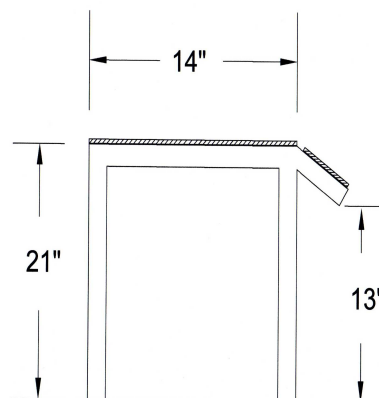

LIGHT/WARMER OPTIONS

1. ☐ FLOURESCENT LIGHT - SLIMLINE   ☐ LED LIGHT - SLIMLINE   ☐ HEAT/LIGHT COMBO SLIMLINE

SECTION

MAXIMUM SPAN BETWEEN
LEGS - 48 INCHES

*APPROVED SHOP DRAWINGS REQUIRED
MEETS NSF 2014 STANDARDS